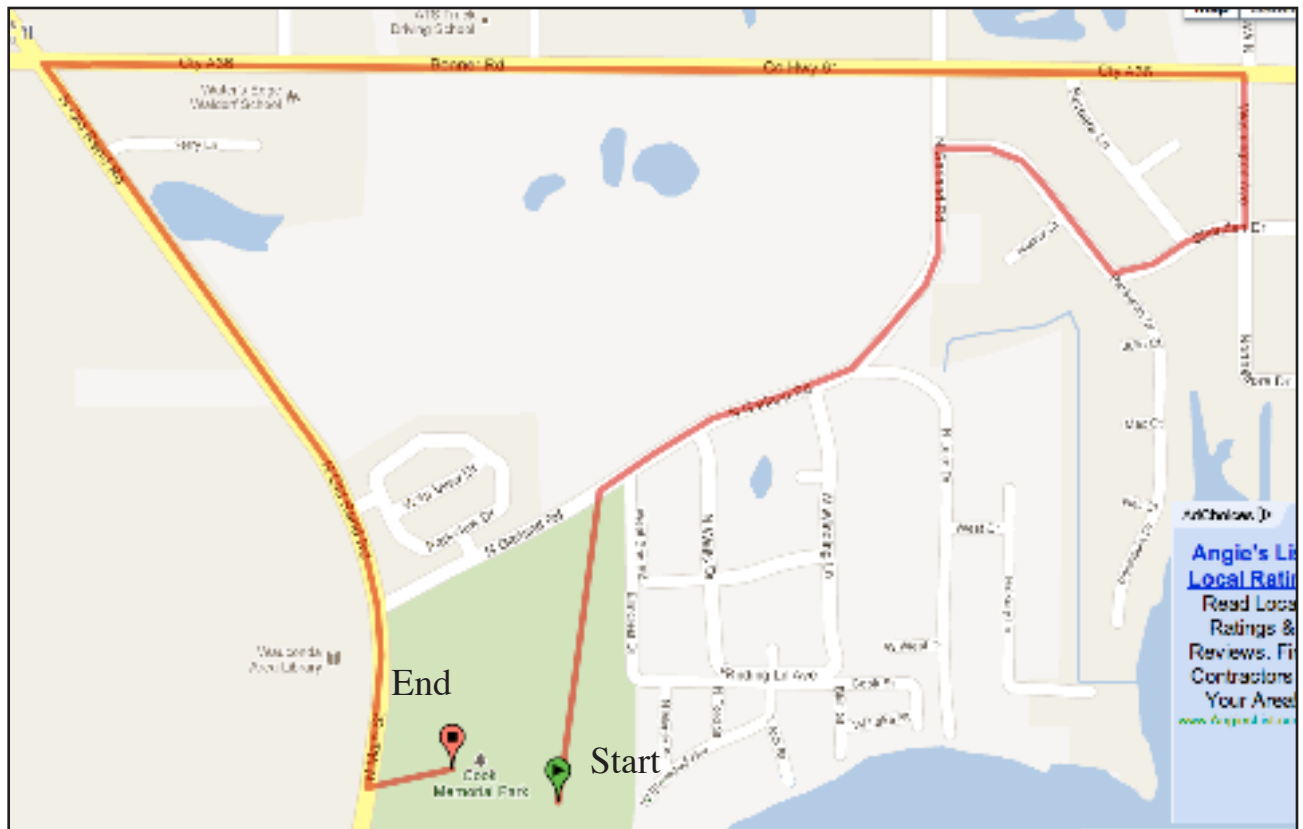

Cook Park, 600 North Main Street, Wauconda, IL 60084
www.waucondaparks.com (847) 526-3610
Wauconda Park District