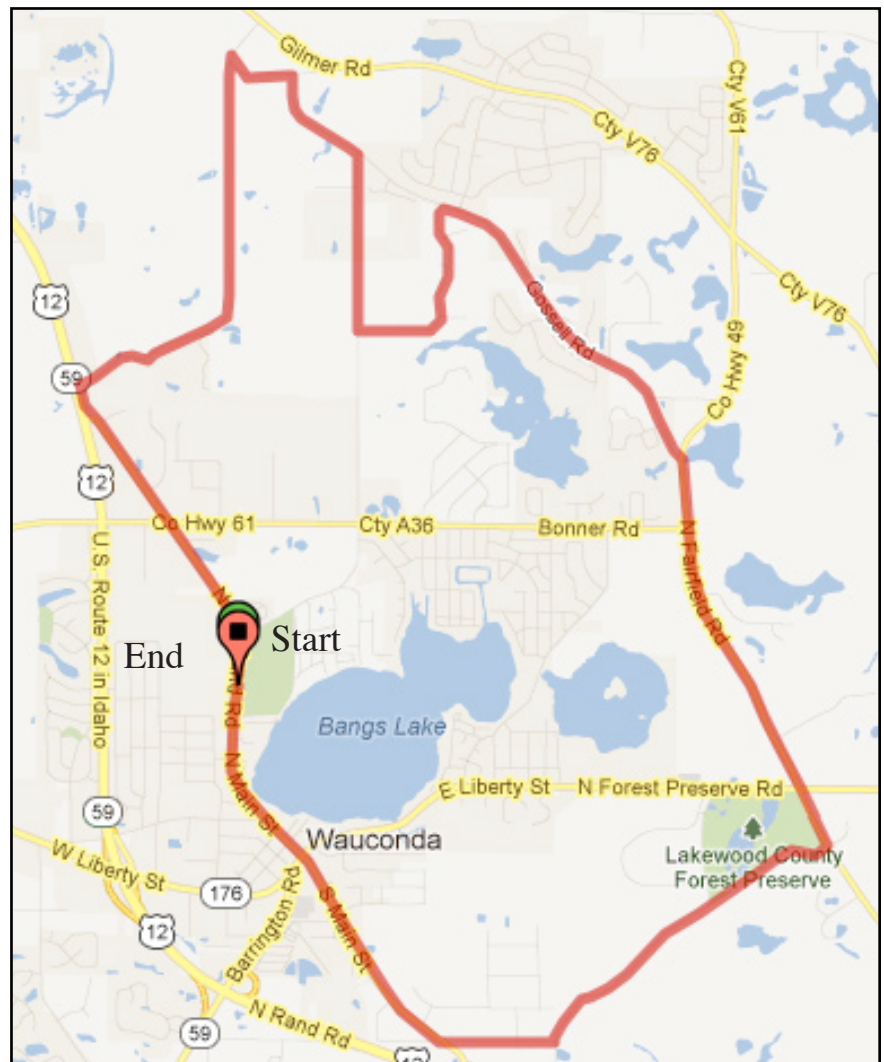

Cook Park, 600 North Main Street, Wauconda, IL 60084
www.waucondaparks.com (847) 526-3610
Wauconda Park District