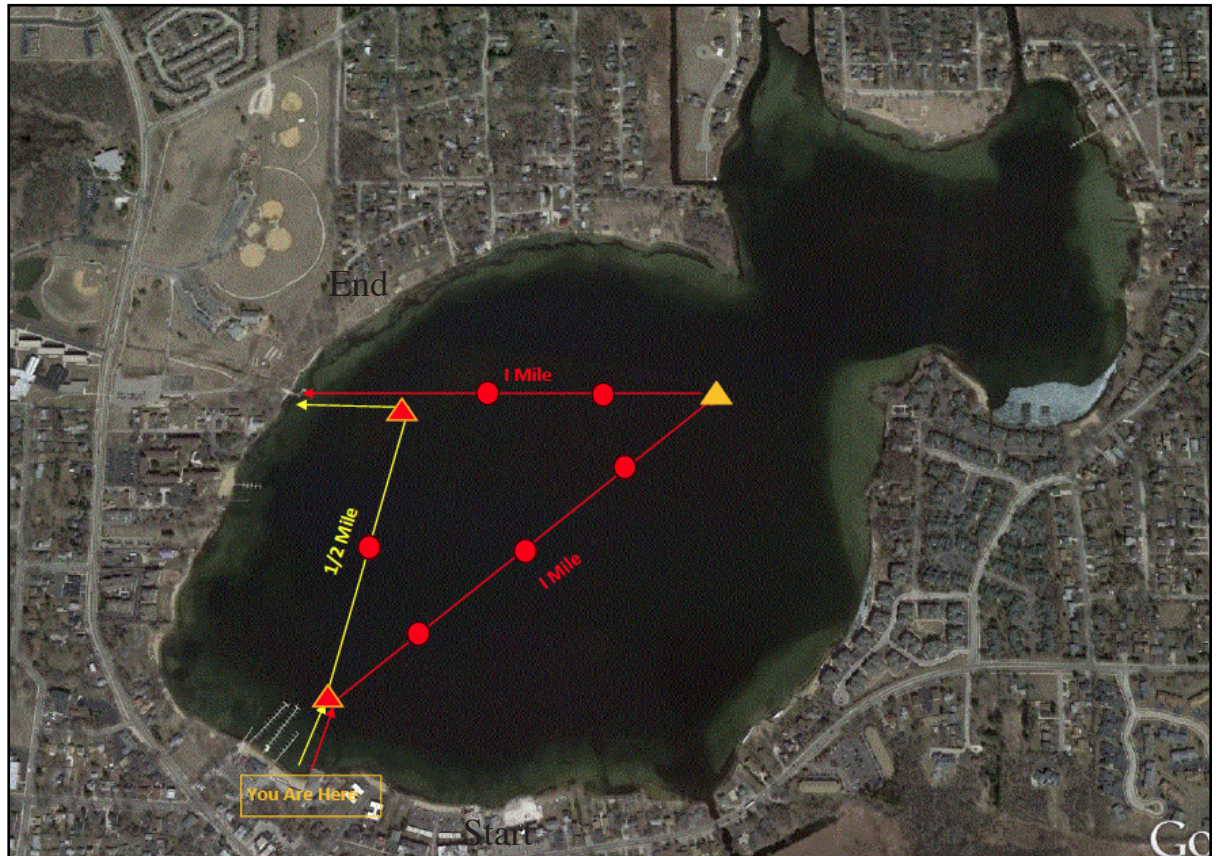

Wauconda Adult Olympic Triathlon Swim Course Map

Begins at Beach Park
Ends at Cook Park fishing pier

(Transportation will be provided from Cook Park to Beach Park
before the race.)

1 Mile

Cook Park 600 North Main Street, Wauconda, IL 60084
www.waucondaparks.com (847) 526-3610
Wauconda Park District

Wauconda Adult Olympic Triathlon Bike Course Map

Begin at Cook Park transition
Right onto North Main Street
Turns into North Old Rand Road
Slight right onto North Callanhan Road
Right onto West Old Gilmer Road
Right onto Gossell Road
Right North Garland Road
Slight left onto North Virginia Lane
Right onto North Gossell Road
Right onto North Fairfield Road
Right onto West Ivanhoe Road
Slight right onto West Ivanhoe Road
Right onto Old Rand Road/South Main Street
Right into Cook Park Bike Staton
Begin Run course

Double Loop **24 Miles**

Cook Park, 600 North Main Street, Wauconda, IL 60084
www.waucondaparks.com (847) 526-3610
Wauconda Park District

Wauconda Adult Olympic Triathlon Run Course Map

Exit transition
North on walking path to Garland Road
Right onto North Garland Road
Right onto Northshore Drive becomes Sheridan Drive
Sheridan turns into Ridge Avenue
Right onto Park Place
Left onto Lake Shore Drive
Right onto Lake Shore Blvd.
Left onto Highland Avenue
Turnaround after Foster Road
Right onto Lake Shore Blvd.
Left onto Lake Shore Drive
Right onto Park Place
Left on Ridge Avenue
Ridge turns into Sheridan Drive
Right onto Washington Avenue
Left onto Bonner Road
Left onto Old Rand Rd./Main Street
Left onto Cook Park parking lot to finish line