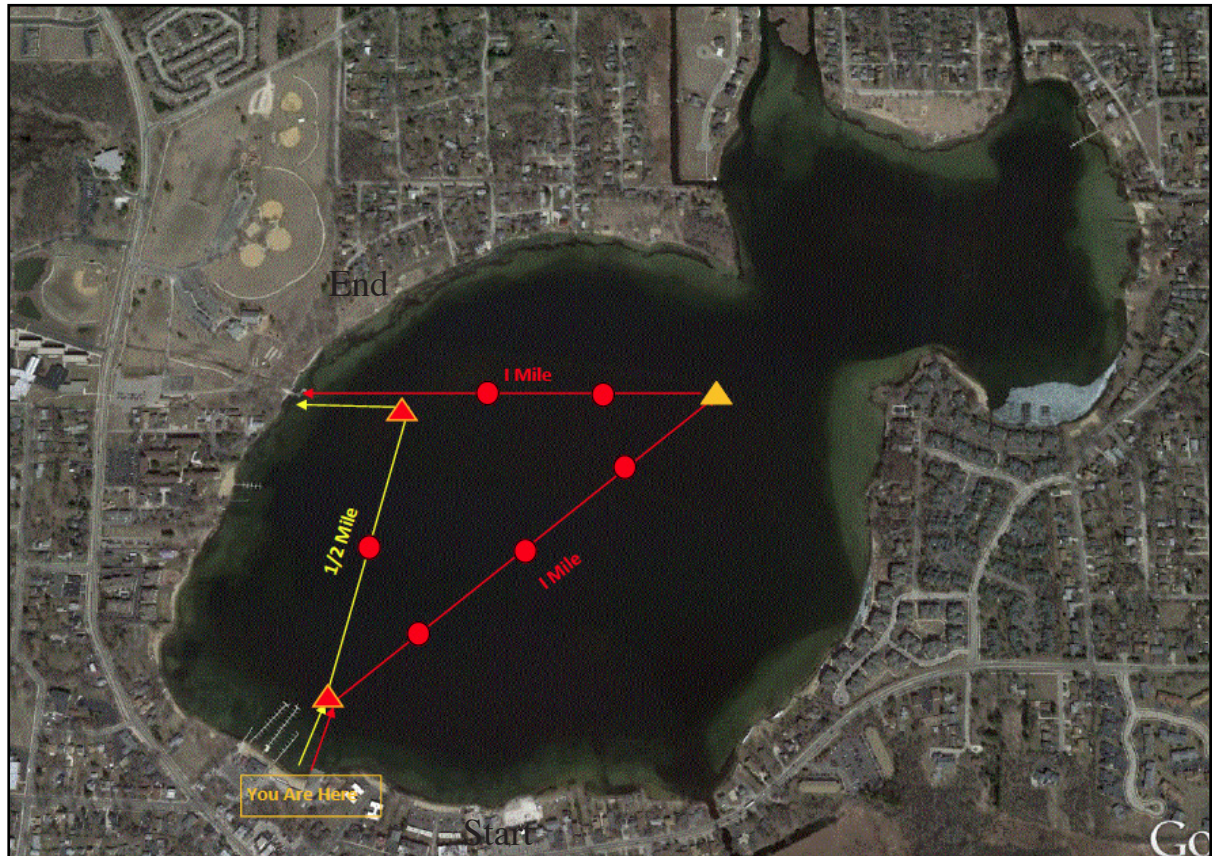

Wauconda Adult Olympic Triathlon Swim Course Map

Begins at Beach Park
Ends at Cook Park fishing pier

(Transportation will be provided from Cook Park to Beach Park
before the race.)

1 Mile

Cook Park 600 North Main Street, Wauconda, IL 60084
www.waucondaparks.com (847) 526-3610
Wauconda Park District