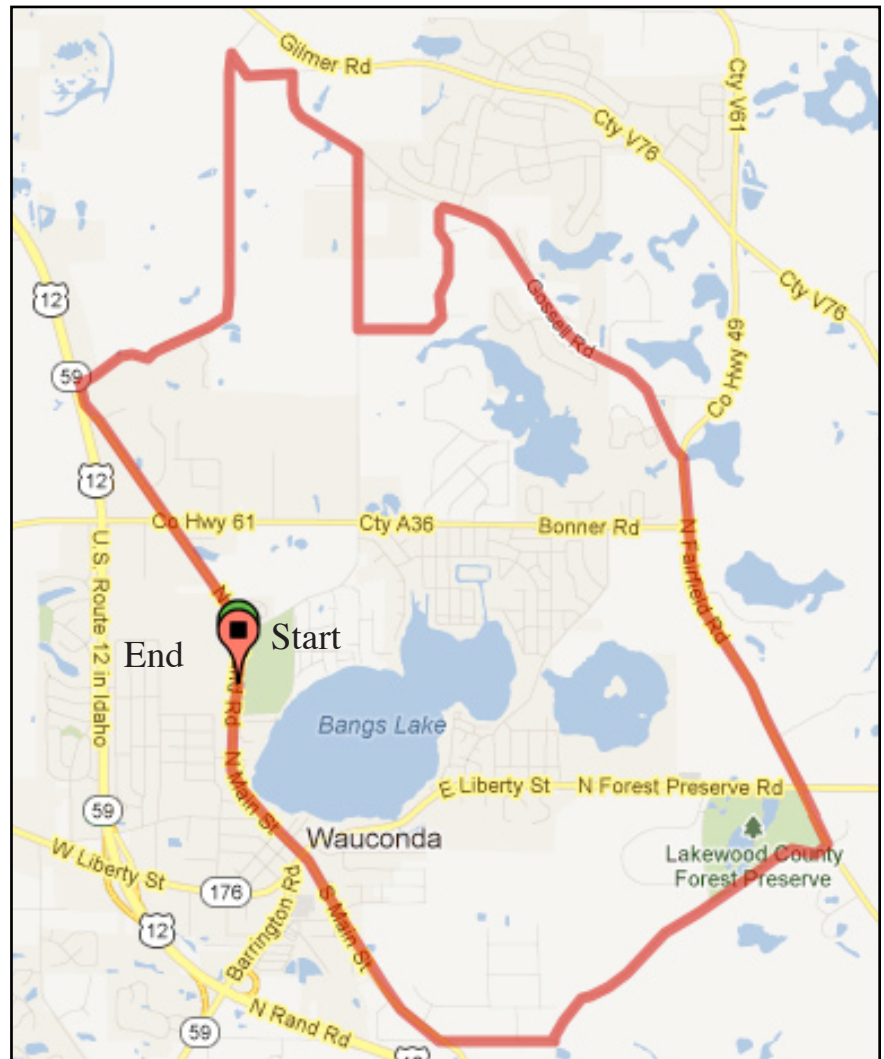

Wauconda Adult Olympic Triathlon Bike Course Map

Begin at Cook Park transition
Right onto North Main Street
Turns into North Old Rand Road
Slight right onto North Callanhan Road
Right onto West Old Gilmer Road
Right onto Gossell Road
Right North Garland Road
Slight left onto North Virginia Lane
Right onto North Gossell Road
Right onto North Fairfield Road
Right onto West Ivanhoe Road
Slight right onto West Ivanhoe Road
Right onto Old Rand Road/South Main Street
Right into Cook Park Bike Staton
Begin Run course

Double Loop **24 Miles**

Cook Park, 600 North Main Street, Wauconda, IL 60084
www.waucondaparks.com (847) 526-3610
Wauconda Park District