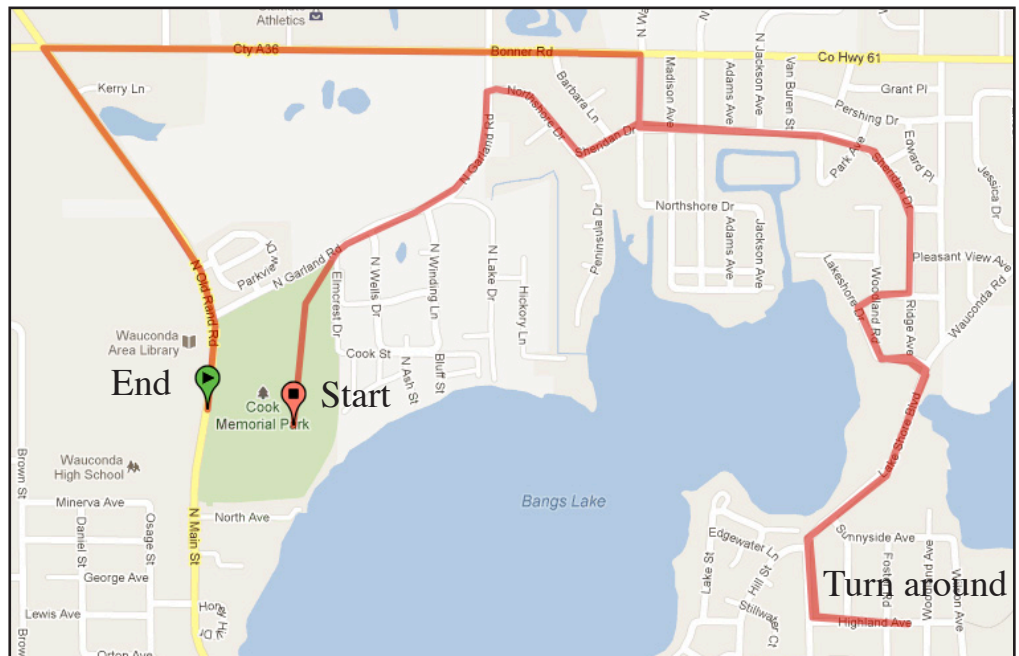

Wauconda Adult Olympic Triathlon Run Course Map

Exit transition
North on walking path to Garland Road
Right onto North Garland Road
Right onto Northshore Drive becomes Sheridan Drive
Sheridan turns into Ridge Avenue
Right onto Park Place
Left onto Lake Shore Drive
Right onto Lake Shore Blvd.
Left onto Highland Avenue
Turnaround after Foster Road
Right onto Lake Shore Blvd.
Left onto Lake Shore Drive
Right onto Park Place
Left on Ridge Avenue
Ridge turns into Sheridan Drive
Right onto Washington Avenue
Left onto Bonner Road
Left onto Old Rand Rd./Main Street
Left onto Cook Park parking lot to finish line

6.2 Miles

Cook Park, 600 North Main Street, Wauconda, IL 60084
www.waucondaparks.com (847) 526-3610
Wauconda Park District