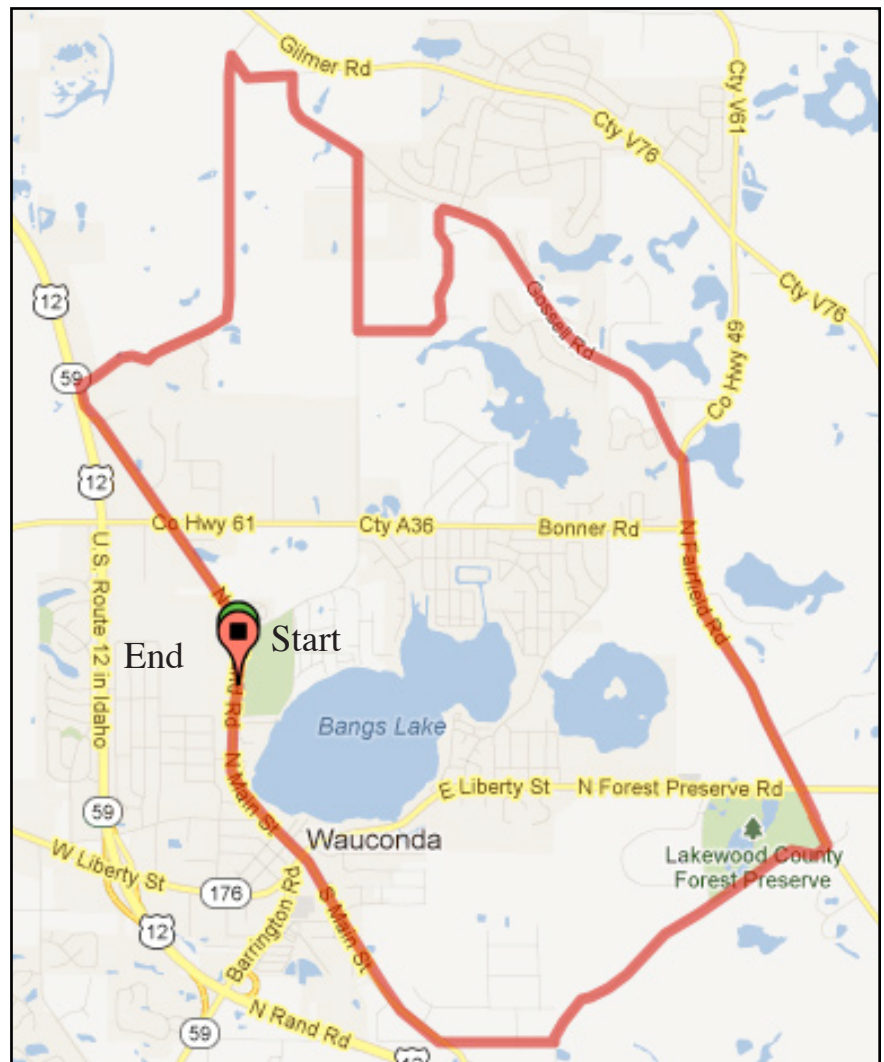

# Wauconda Adult Sprint Triathlons Swim Course Map

Begins at Beach Park  
Ends at Cook Park fishing pier

(Transportation will be provided from Cook Park to Beach Park  
before the race.)

# Wauconda Adult Sprint Triathlons Bike Course Map

Begin at Cook Park transition  
Right onto North Main Street  
Turns into North Old Rand Road  
Slight right onto North Callanhan Road  
Right onto West Old Gilmer Road  
Right onto Gossell Road  
Right North Garland Road  
Slight left onto North Virginia Lane  
Right onto North Gossell Road  
Right onto North Fairfield Road  
Right onto West Ivanhoe Road  
Slight right onto West Ivanhoe Road  
Right onto Old Rand Road/South Main Street  
Right into Cook Park Bike Staton  
Begin Run course

## Run Course Map

Exit transition  
North on walking path to Garland Road  
Right onto North Garland Road  
Right onto Northshore Drive becomes Sheridan Drive  
Left onto Washington Avenue  
Left onto Bonner Road  
Left onto Old Rand Rd./Main Street  
Left onto Cook Park parking lot to finish line