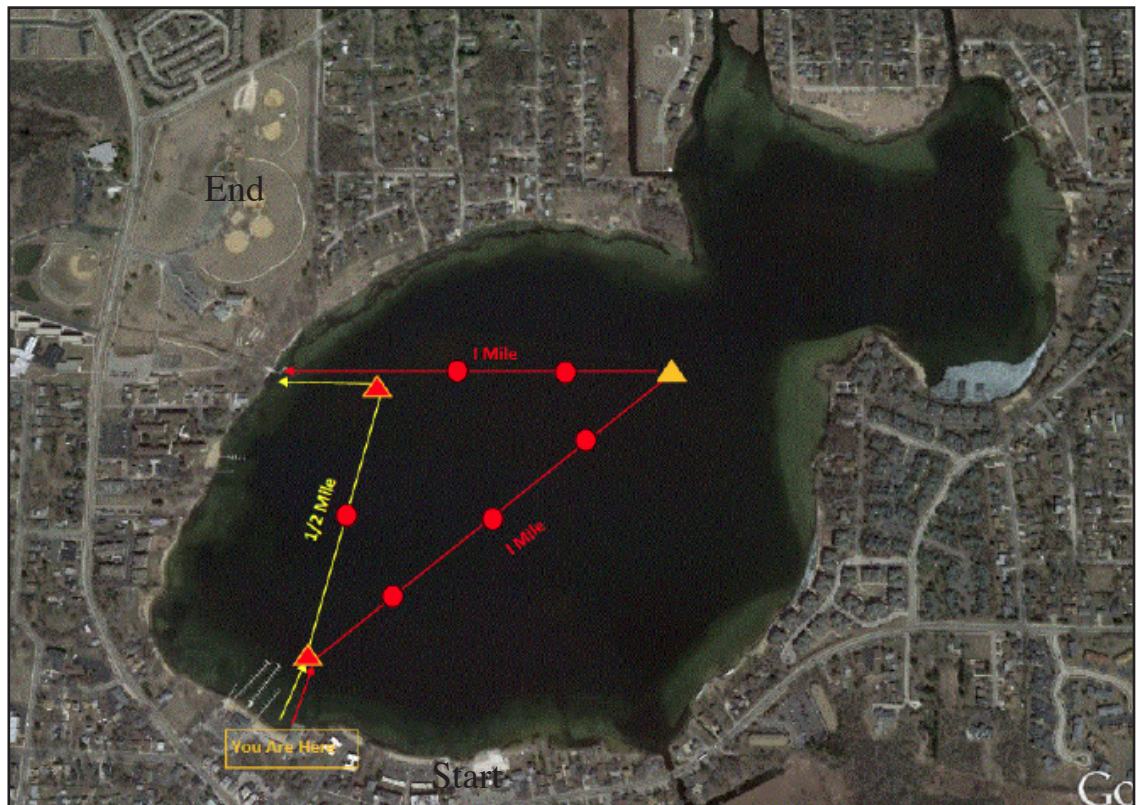

Wauconda Adult Sprint Triathlons Swim Course Map

Begins at Beach Park
Ends at Cook Park fishing pier

(Transportation will be provided from Cook Park to Beach Park
before the race.)

0.5 Mile

Cook Park 600 North Main Street, Wauconda, IL 60084
www.waucondaparks.com (847) 526-3610
Wauconda Park District