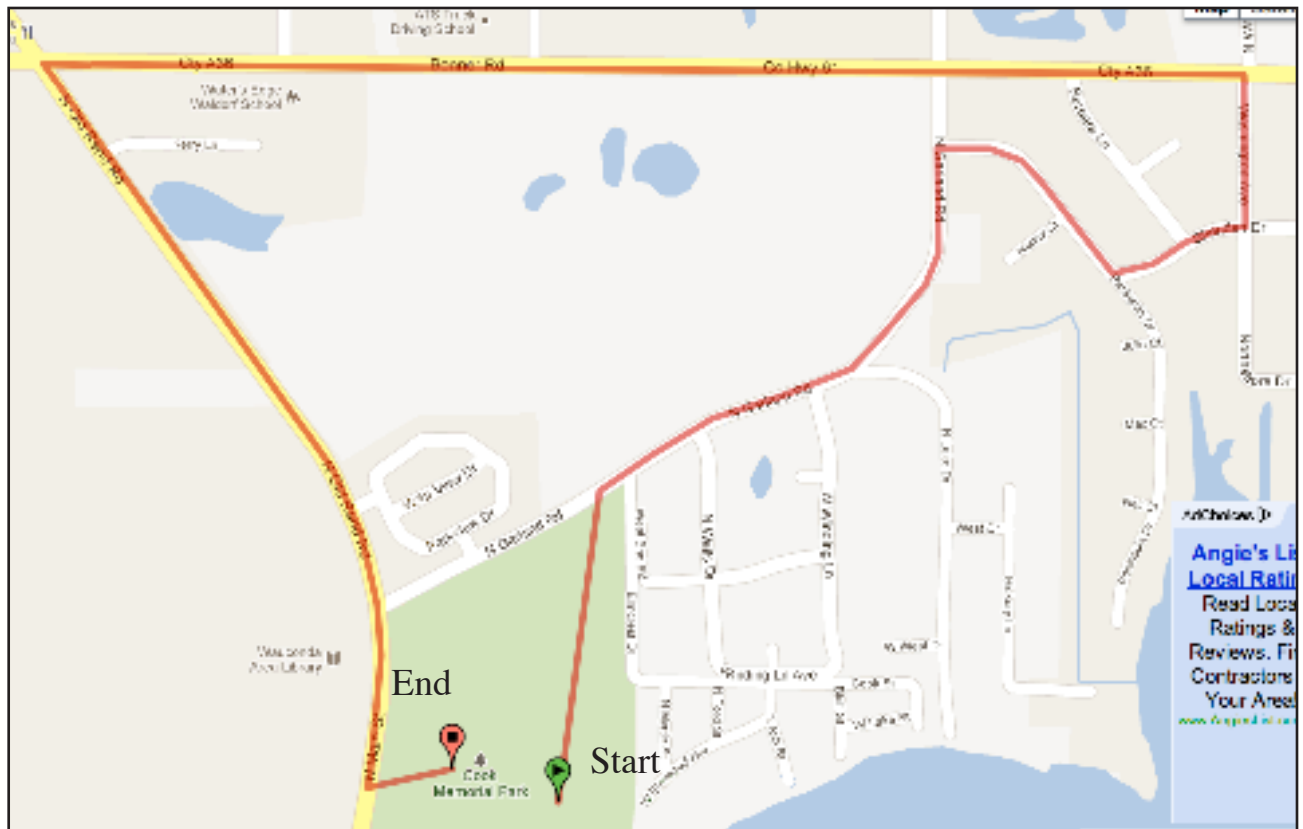

Wauconda Adult Sprint Triathlons Run Course Map

Exit transition
North on walking path to Garland Road
Right onto North Garland Road
Right onto Northshore Drive becomes Sheridan Drive
Left onto Washington Avenue
Left onto Bonner Road
Left onto Old Rand Rd./Main Street
Left onto Cook Park parking lot to finish line

3.1 Miles

Cook Park, 600 North Main Street, Wauconda, IL 60084
www.waucondaparks.com (847) 526-3610
Wauconda Park District