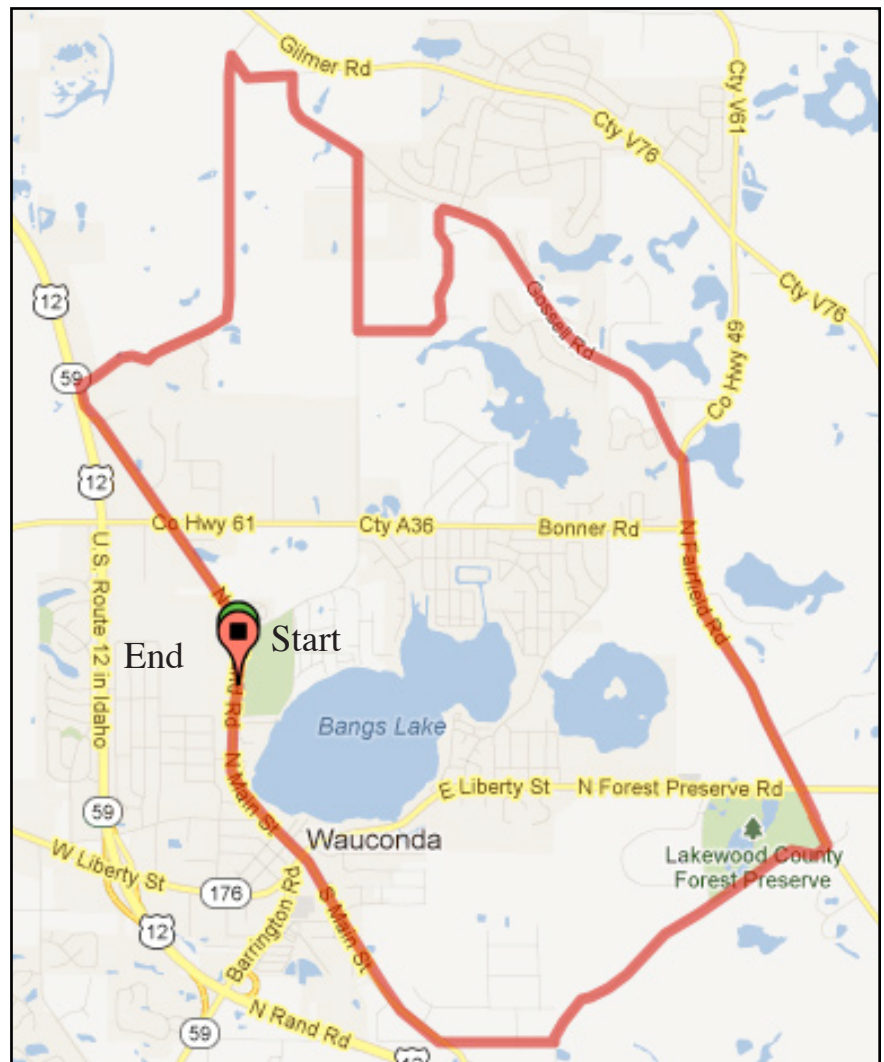

Wauconda Adult Sprint Triathlons Swim Course Map

Begins at Beach Park
Ends at Cook Park fishing pier

(Transportation will be provided from Cook Park to Beach Park
before the race.)

0.5 Mile

Cook Park 600 North Main Street, Wauconda, IL 60084
www.waucondaparks.com (847) 526-3610
Wauconda Park District

Wauconda Adult Sprint Triathlons Bike Course Map

Begin at Cook Park transition
Right onto North Main Street
Turns into North Old Rand Road
Slight right onto North Callanhan Road
Right onto West Old Gilmer Road
Right onto Gossell Road
Right North Garland Road
Slight left onto North Virginia Lane
Right onto North Gossell Road
Right onto North Fairfield Road
Right onto West Ivanhoe Road
Slight right onto West Ivanhoe Road
Right onto Old Rand Road/South Main Street
Right into Cook Park Bike Staton
Begin Run course

12 Miles

Cook Park, 600 North Main Street, Wauconda, IL 60084
www.waucondaparks.com (847) 526-3610
Wauconda Park District

Wauconda Adult Sprint Triathlons Run Course Map

Exit transition
North on walking path to Garland Road
Right onto North Garland Road
Right onto Northshore Drive becomes Sheridan Drive
Left onto Washington Avenue
Left onto Bonner Road
Left onto Old Rand Rd./Main Street
Left onto Cook Park parking lot to finish line