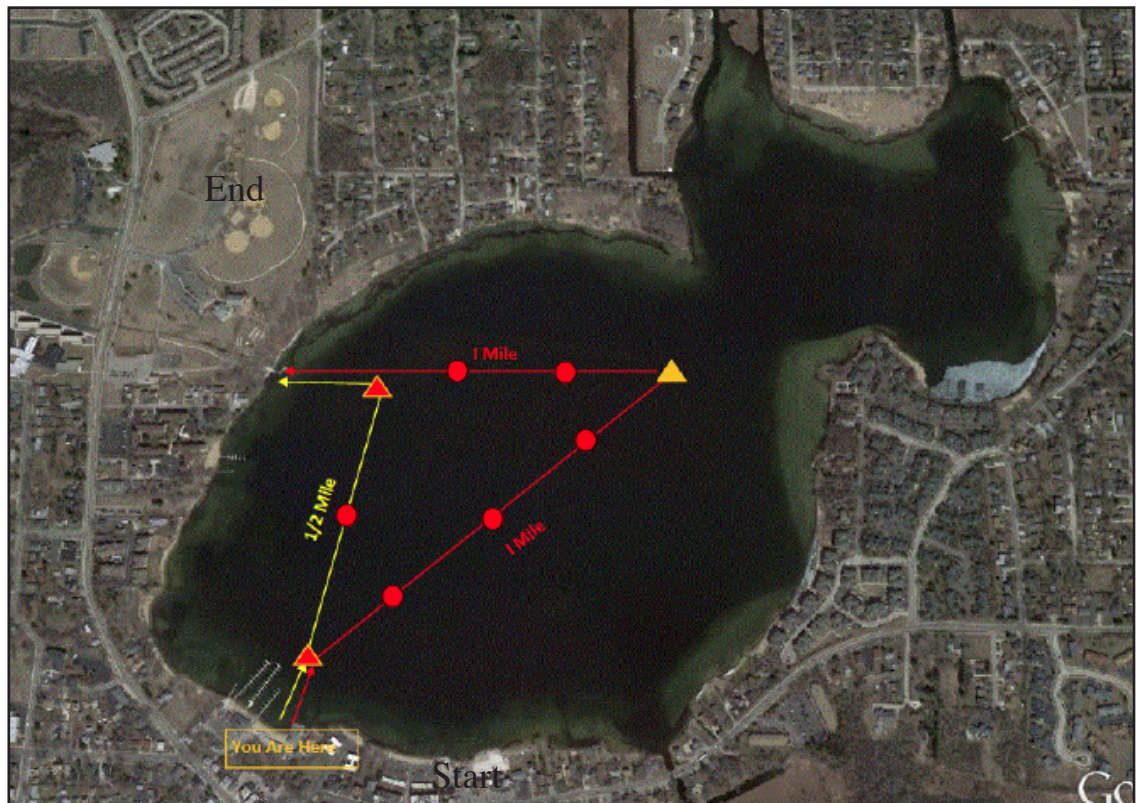

Wauconda Adult Sprint Triathlons Swim Course Map

Begins at Beach Park
Ends at Cook Park fishing pier

(Transportation will be provided from Cook Park to Beach Park
before the race.)

0.5 Mile

Cook Park 600 North Main Street, Wauconda, IL 60084
www.waucondaparks.com (847) 526-3610
Wauconda Park District

Wauconda Adult Sprint Triathlons Bike Course Map

Begin at Cook Park transition
Right onto North Main Street
Turns into North Old Rand Road
Slight right onto North Callanhan Road
Right onto West Old Gilmer Road
Right onto Gossell Road
Right North Garland Road
Slight left onto North Virginia Lane
Right onto North Gossell Road
Right onto North Fairfield Road
Right onto West Ivanhoe Road
Slight right onto West Ivanhoe Road
Right onto Old Rand Road/South Main Street
Right into Cook Park Bike Staton
Begin Run course

12 Miles

Cook Park, 600 North Main Street, Wauconda, IL 60084
www.waucondaparks.com (847) 526-3610
Wauconda Park District

Wauconda Adult Sprint Triathlons Run Course Map

Exit transition
North on walking path to Garland Road
Right onto North Garland Road
Right onto Northshore Drive becomes Sheridan Drive
Left onto Washington Avenue
Left onto Bonner Road
Left onto Old Rand Rd./Main Street
Left onto Cook Park parking lot to finish line